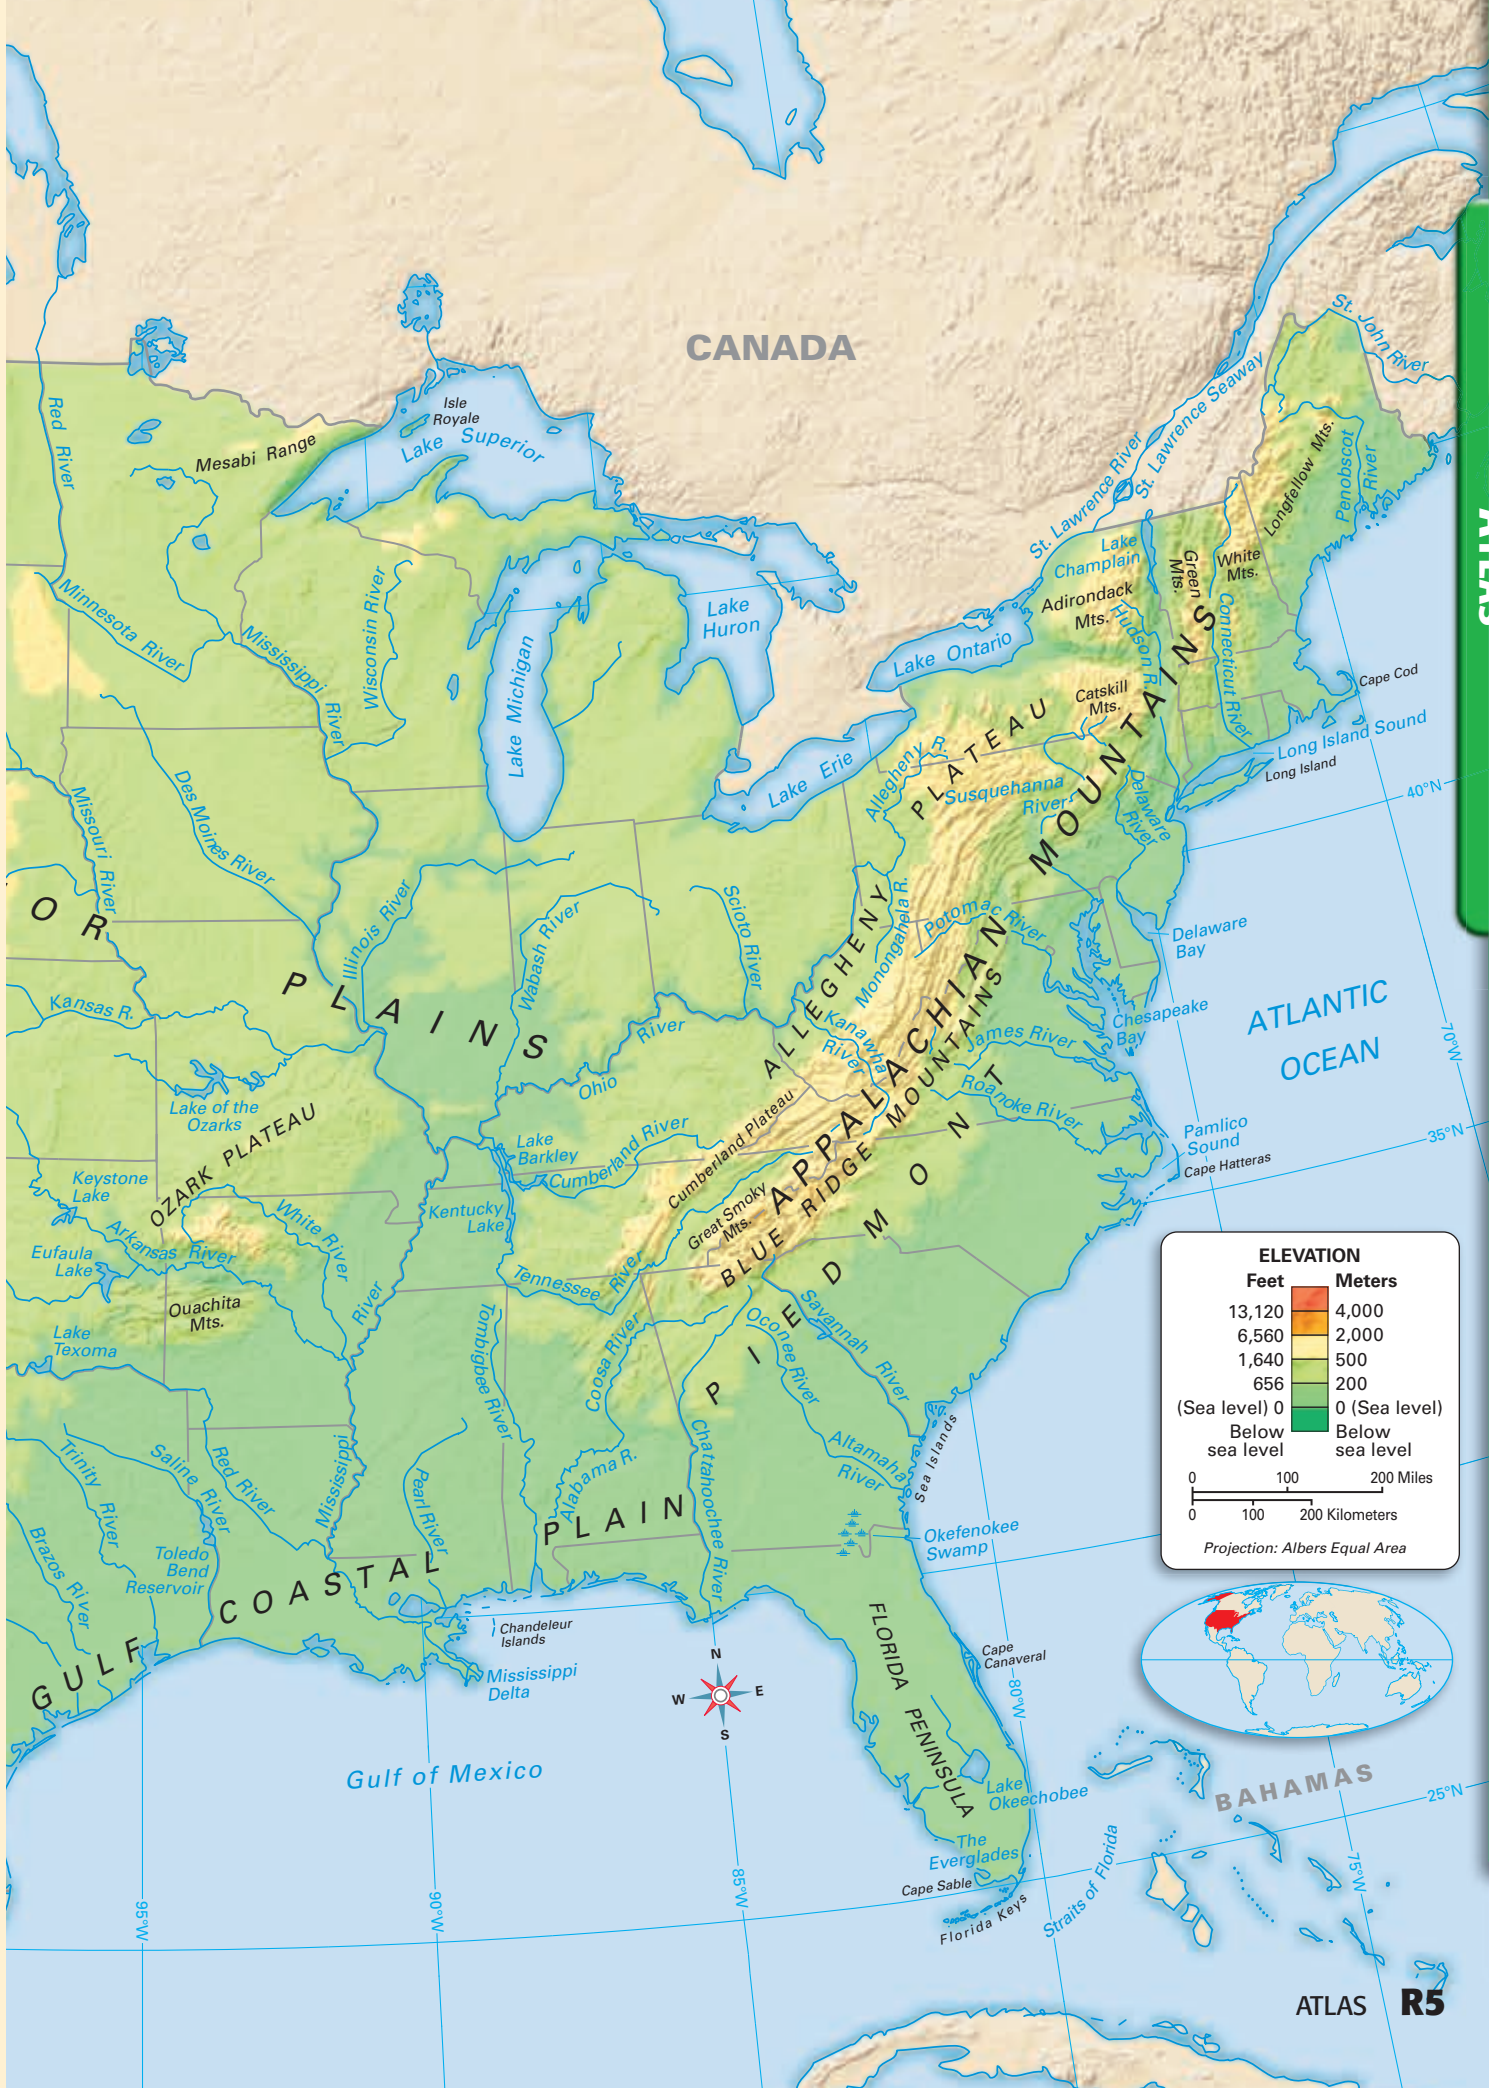

The United States of America: Political

To understand the relative locations of Alaska and Hawaii, as well as the vast distances separating them from the rest of the United States, see the world map.

The United States of America: Physical

To understand the relative locations of Alaska and Hawaii, as well as the vast distances separating them from the rest of the United States, see the world map.

ELEVATION

Feet	Meters
13,120	4,000
6,560	2,000
1,640	500
656	200
(Sea level) 0	0 (Sea level)
Below sea level	Below sea level

CAPITAL

- St. Johns
- Basseterre
- Roseau
- Castries
- Kingstown
- Bridgetown
- St. George's

COUNTRY	CAPITAL
1 Czech Republic	Prague
2 Slovakia	Bratislava
3 Slovenia	Ljubljana
4 Croatia	Zagreb
5 Bosnia and Herzegovina	Sarajevo
6 Macedonia	Skopje
7 Serbia	Belgrade
8 Montenegro	Podgorica
9 Lithuania	Vilnius
10 Latvia	Riga
11 Estonia	Tallinn
12 Kosovo	Pristina

North America: Political

ATLAS

★ National capital
● Other city

0 300 600 Miles
0 300 600 Kilometers

Projection: Azimuthal Equal-Area

South America: Political

✳ National capital
● Other city

0 250 500 Miles
0 250 500 Kilometers